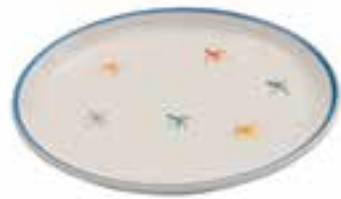

DESSERT PLATE

AST0300S6 $120 / packed in sets of 6 assorted colors

D 9"

Blue