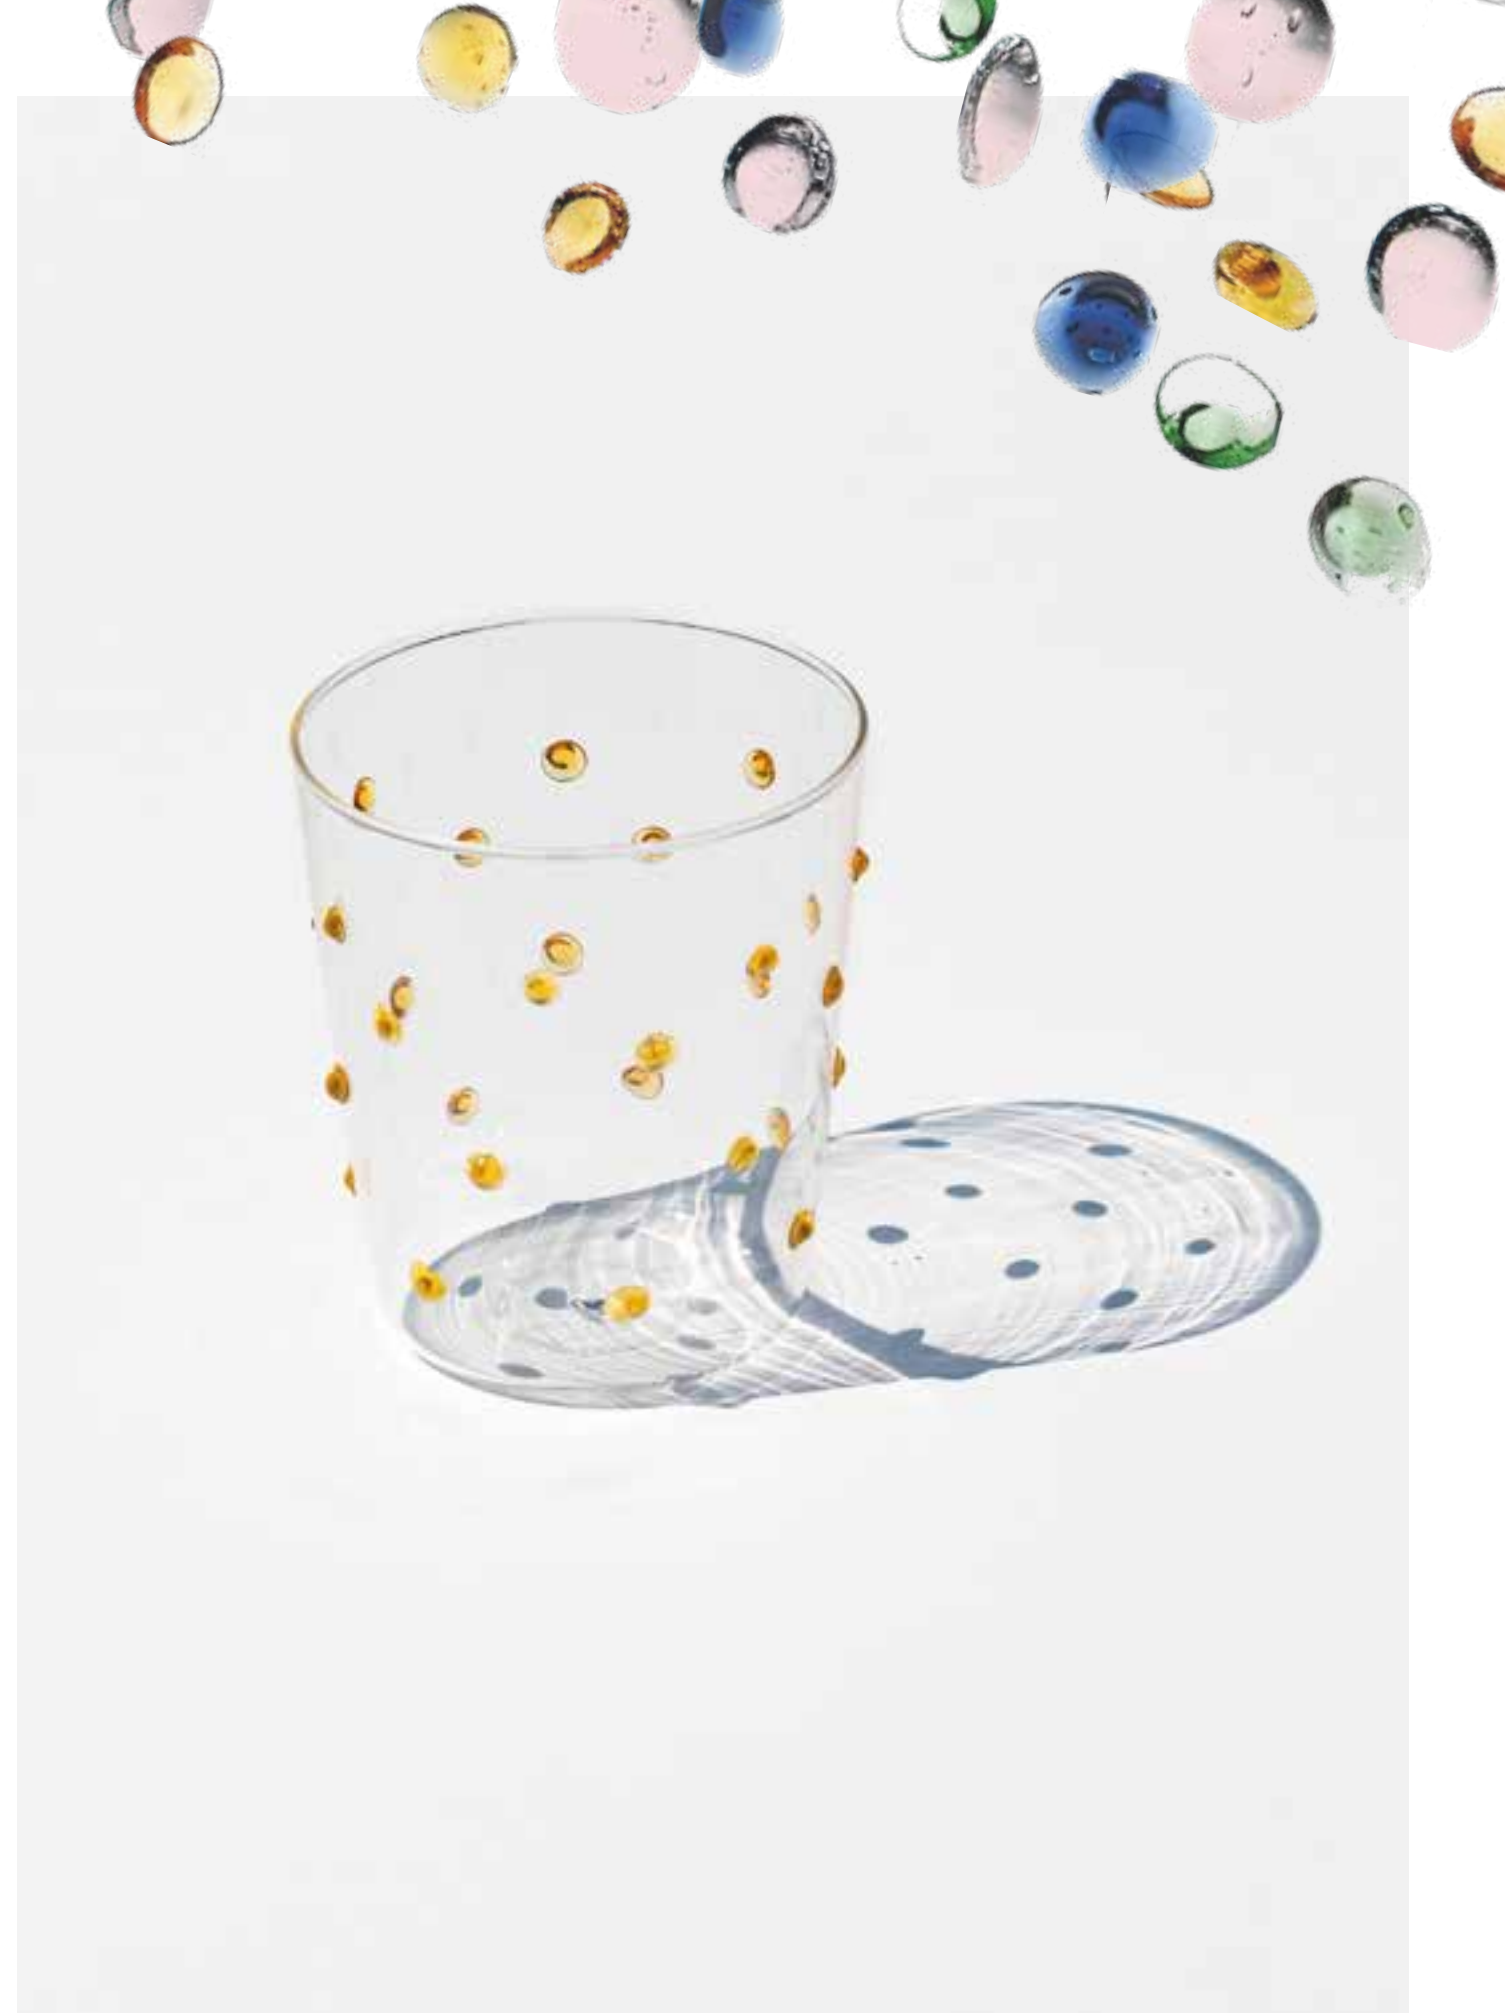

PARTY

TUMBLER

12.5oz

$26.50 each / packed in sets of 6 (same color)

HEIGHT 4"

DIAMETER 3.5"

TUMBLER JUNIOR

3.2oz

$20 each / packed in sets of 6 (same color)

HEIGHT 2.6"

DIAMETER 2.08"